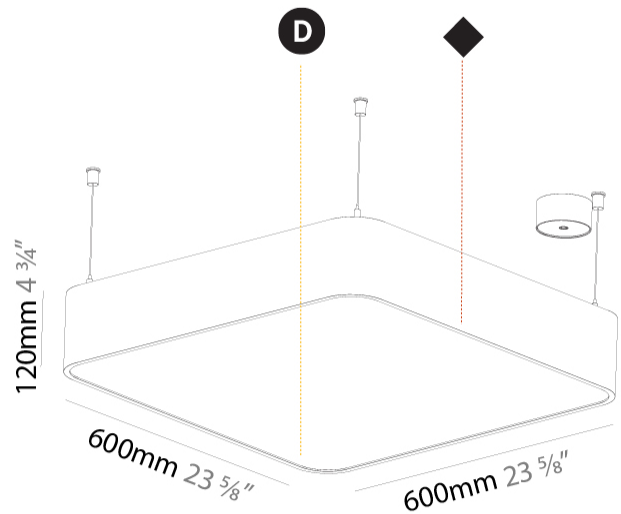

GENERAL

Series: Smoothy
Subseries: Smoothy Standard
Brand: Prolicht
Division: Architectural
Mounting Type: Suspension
Mounting Location: Ceiling
Subcategory: Ambient

PHYSICAL

Shape: Square
Length (mm): 600
Length (in): 23 5/8
Width (mm): 600
Width (in): 23 5/8
Height (mm): 120
Height (in): 4 3/4
Max. Overall Height (mm): 2120mm / 83-7/16
Max. Overall Height (in): 83 7/16
Light Distribution: Direct
Weight (kg): 10.86
Weight (lbs): 23.94
Diffuser: PMMA - Opal or Micro-Prism
Fixture Finish: SSR / BKV / CWI / CRY / HAB / LAG / UFT / ITA / RUA / RUR / MIC / FTG / MYG / TWT / LOD / PUS / FRO / FUP / KIA / POP / BLS / SPG / MEY / GOH / GUM / CHC / COM / ABZ / JAG / OBR / MOS / ROR
Fixture Material: Extruded Aluminum / Steel
Cable Details: 2000mm / 78 3/4"

ELECTRICAL

Lamp Type: LED (Zhaga Standard)
Input Wattage (W): 50
Total Output Wattage (W): 45
Dimming: Non-Dimmable
Driver Included: Yes
Driver Location: Integrated
Driver Type: Constant Current - Universal
Driver Class: Class 2
Input Voltage (V): 120 - 277
Constant Current (MA): 350
Upon Request: (Not included - see components) Integral: 0-10Vdc dimming / Phase dimming 120Vac only

LED

Color Temperature (°K): 3000 / 3500 / 4000
Max. Delivered Lumen (lm): 5520 / 5606 / 5720
CRI: >80 CRI
Efficiency (%): 82.7
Lamp Life (hrs): 50000

OPTICAL

RATINGS AND CERTIFICATIONS

Certified By: Certified for North American Standards
IP rating: IP20